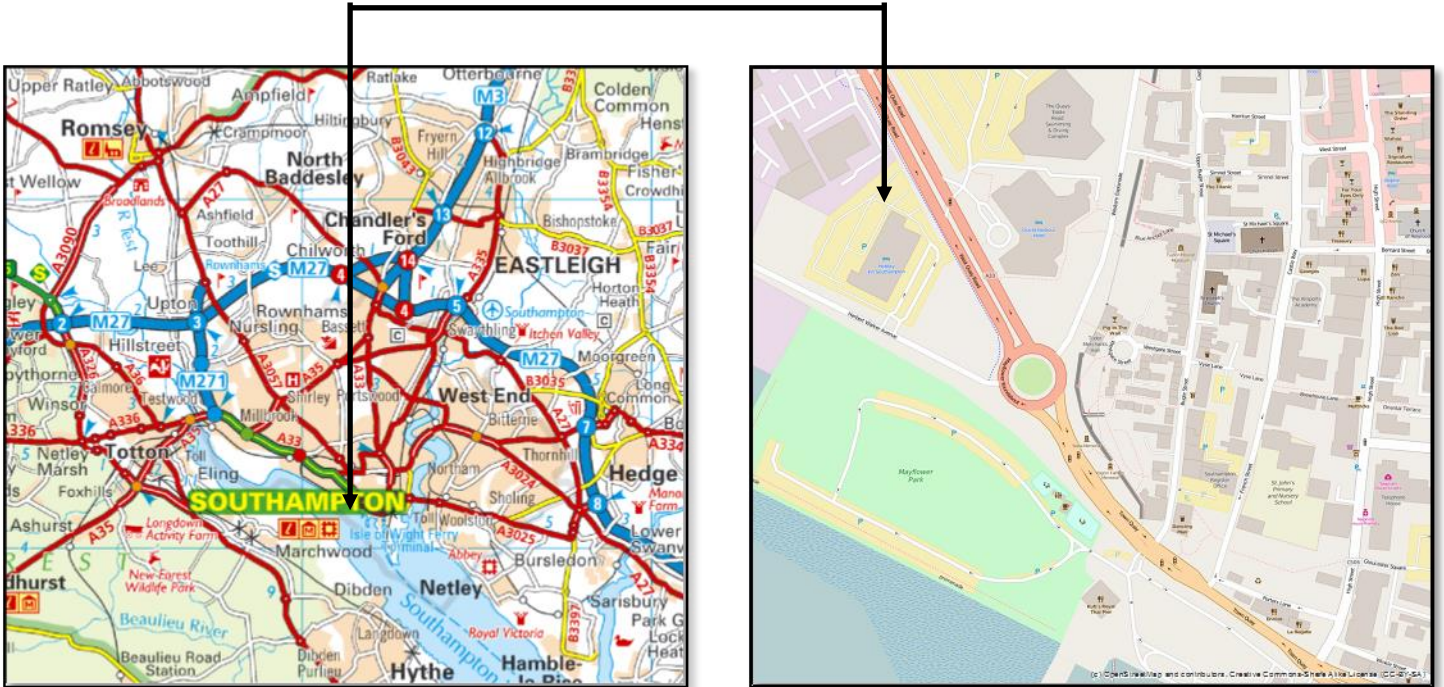

Holiday Inn Herbert Walker Avenue Southampton SO15 1HJ

By road:

Take the M3 south, which joins the M27. Leave the motorway at Junction 3 of the M27 onto the M271. Follow brown tourist signs to 'Waterfront' and 'Isle of Wight Ferry Terminal'. The hotel is situated at the bottom of West Quay Road, next to the ferry terminal and Mayflower Park.

By rail:

Station name: Southampton Central

Distance: 1 mile north to hotel (15 minute walk)

Taxis are available from the station.

Please note journey times are for guidance only and may vary

For further travel information, please visit www.transportdirect.info