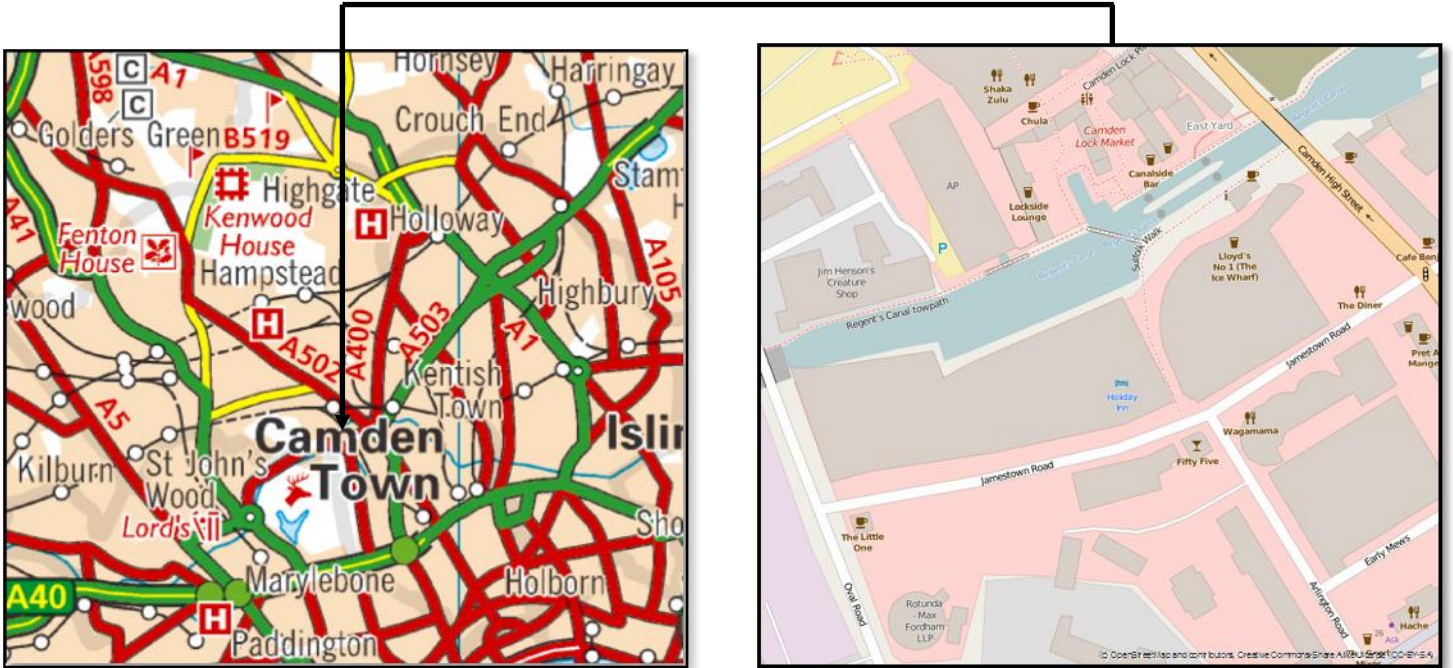

**Camden
Holiday Inn
Jamestown Road
Camden
NW1 7BY**

PLEASE NOTE – Any enquiries should be made through DriveTech and not with the venue itself www.drivetech.co.uk

By train

Underground: Camden Town - Northern Line approx. 4 minute walk

Overground: Camden Road approx. 8 minute walk

Parking

There is no parking available at the venue. We recommend using public transport.

The closest parking is Curnock Estate Car Park, 38/40 Pratt Street, London NW1 0LY. Monday to Friday 7am -8pm and is 15 mins walk from the venue. On weekend mornings there is free parking on Gloucester Avenue, NW1 7AU on out of hour residential bays, please check signage.

Please note: As satellite navigation systems will only take you to the centre of a postcode area, please do not rely on these alone to find the venue as you cannot be admitted if you arrive late. Please ensure you have checked your route prior to your course.