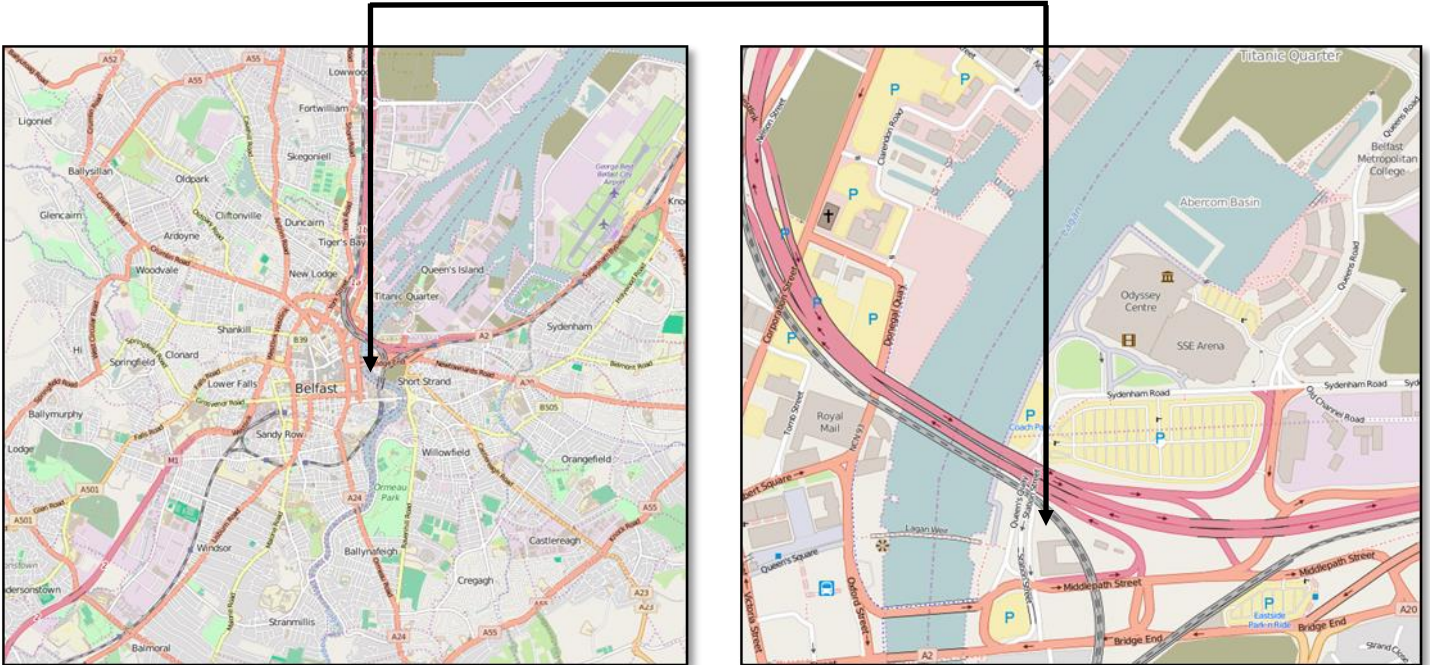

Belfast
4th Floor Quay Gate House
15 Scrabo Street
Belfast
Co. Antrim
BT5 4BD

By Car

From the M3, exit at junction 1 and take the A2, exit off the A2 onto the Sydenham Road which is a two way road. Please do not rely on the postcode when using a SAT NAV, follow the road signs for the Odyssey Arena. You will pass the Odyssey Arena, Station Street is a one way system, and Scrabo Street is the first road on the left. Please note that the venue is located under the fly over.

Please make sure you have change to pay for the car park. The machine does not accept notes or credit or debit cards.

By Train

The nearest train stations to this venue are, Titanic Quarter or Great Victoria Street Both are a short taxi ride to the venue.